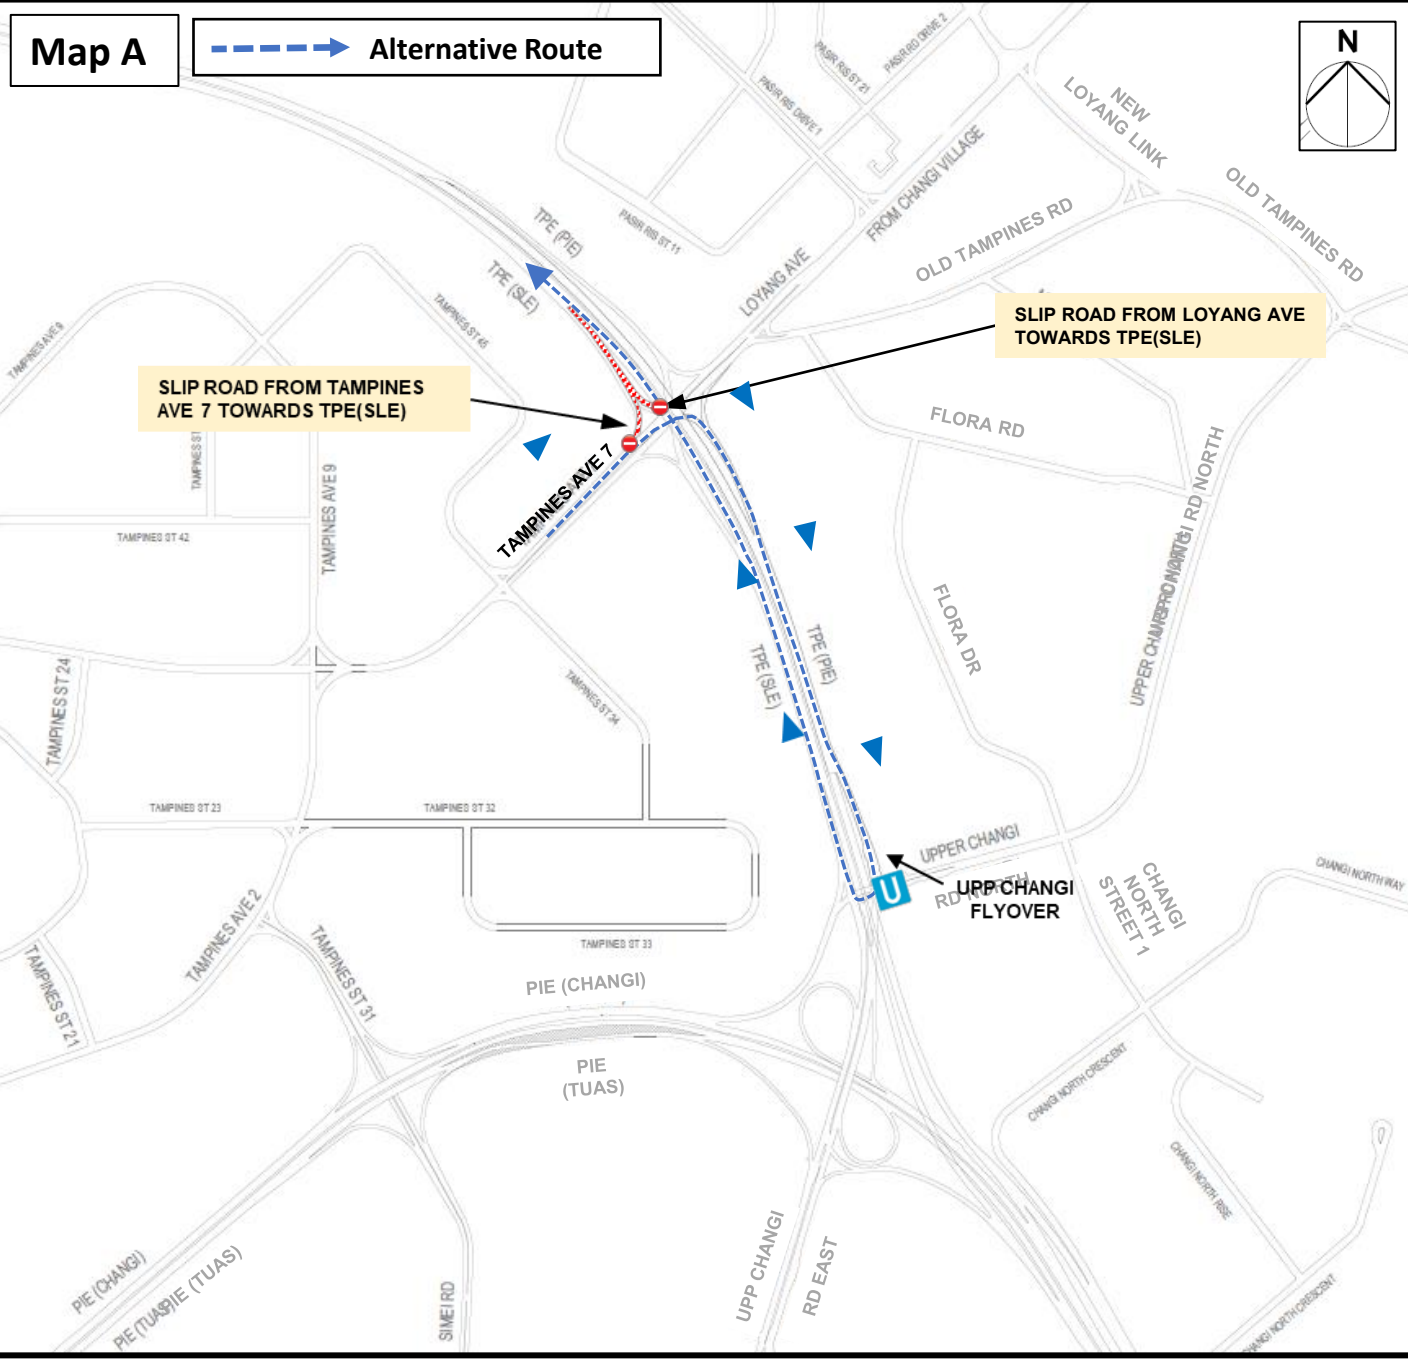

**6 June 2026, 8 June 2026 to 13 June 2026, 15 June 2026 to 20 June 2026, 22 June 2026 to 27 June 2026, 29 June 2026 to 30 June 2026**  
**10.00pm to 5.30am**

**Alternative route:**

Use TPE(PIE) Exit 1 towards Upp Changi Rd East/North and make a U-turn to TPE(SLE) below Upp Changi Flyover

**6 June 2026, 8 June 2026 to 13 June 2026, 15 June 2026 to 20 June 2026, 22 June 2026 to 27 June 2026, 29 June 2026 to 30 June 2026**  
**10.00pm to 5.30am**

**Alternative route:**

- Use TPE(PIE) Exit 1 towards Upp Changi Rd East/North and make a U-turn to TPE(SLE) below Upp Changi Flyover
- Or
- Use Upp Changi Rd North to TPE(SLE) via Flora Rd and Flora Dr.