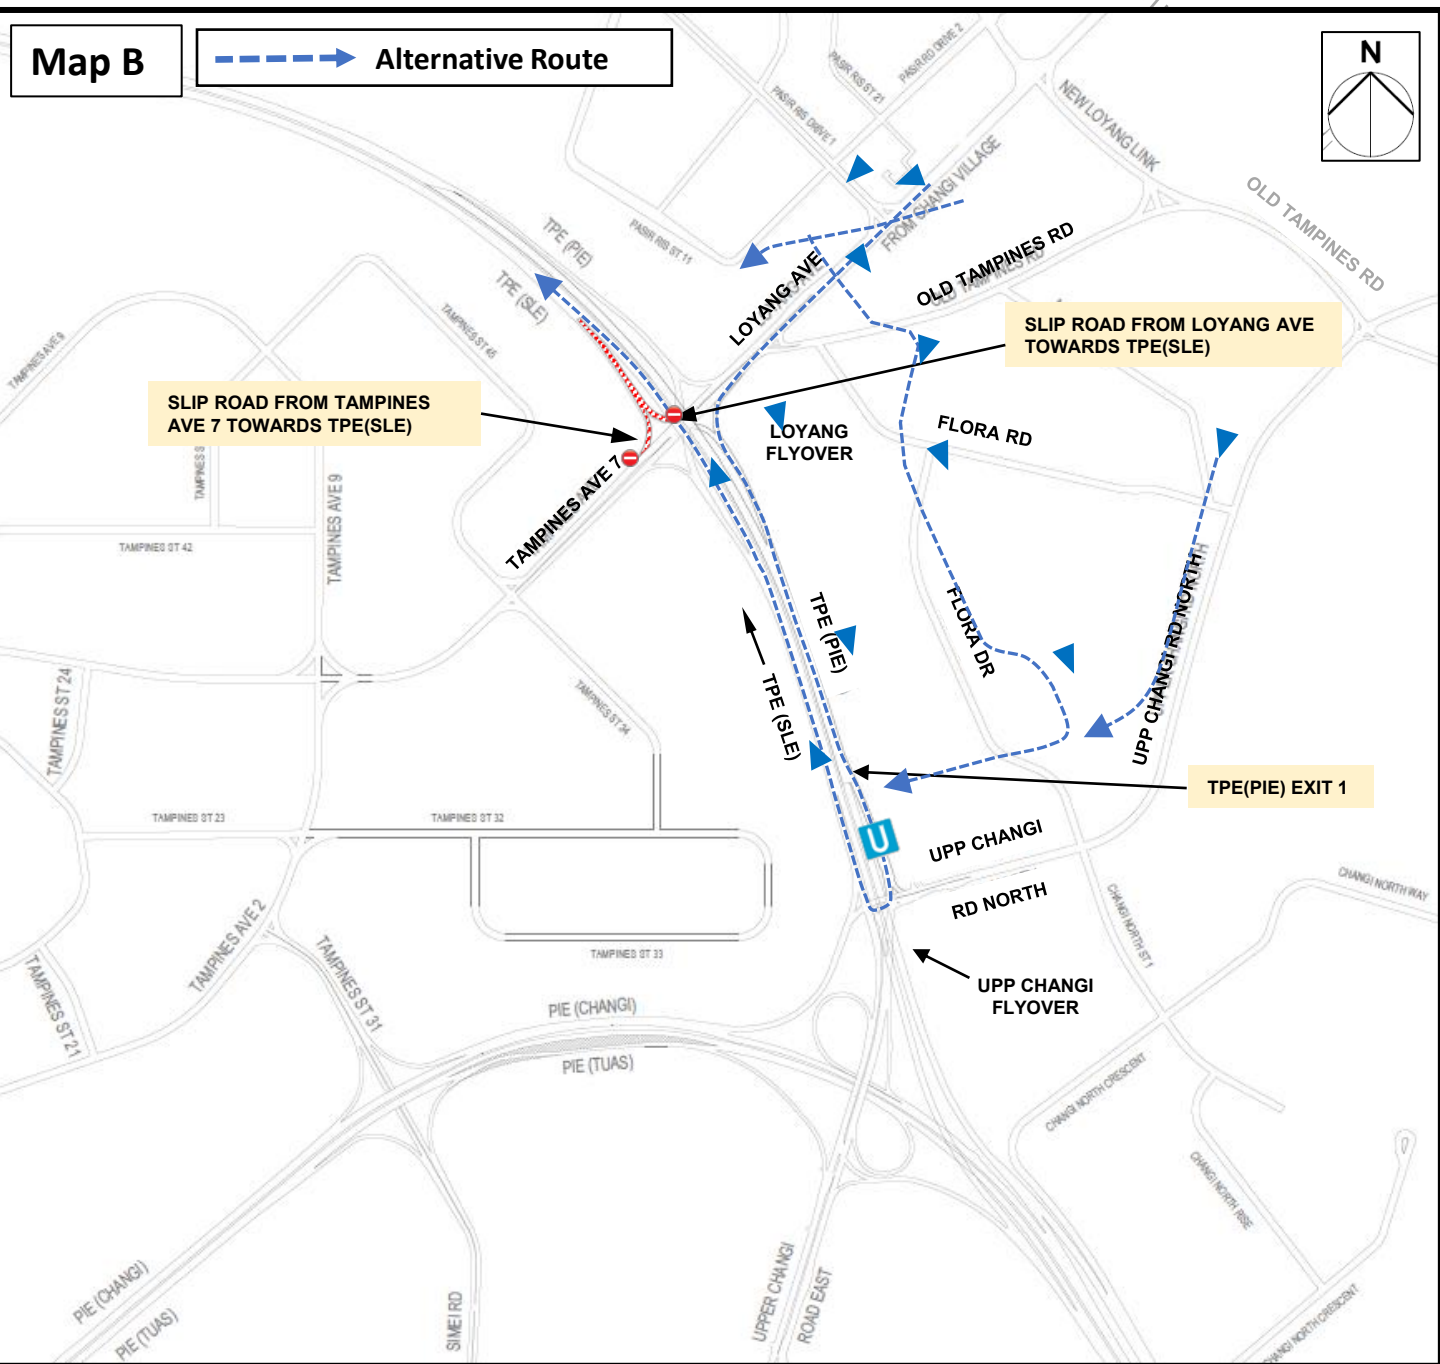

**6 June 2026, 8 June 2026 to 13 June 2026, 15 June 2026 to 20 June 2026, 22 June 2026 to 27 June 2026, 29 June 2026 to 30 June 2026**  
**10.00pm to 5.30am**

**Alternative route:**

Use TPE(PIE) Exit 1 towards Upp Changi Rd East/North and make a U-turn to TPE(SLE) below Upp Changi Flyover

**6 June 2026, 8 June 2026 to 13 June 2026, 15 June 2026 to 20 June 2026, 22 June 2026 to 27 June 2026, 29 June 2026 to 30 June 2026**  
**10.00pm to 5.30am**

**Alternative route:**

- Use TPE(PIE) Exit 1 towards Upp Changi Rd East/North and make a U-turn to TPE(SLE) below Upp Changi Flyover
- Or
- Use Upp Changi Rd North to TPE(SLE) via Flora Rd and Flora Dr.